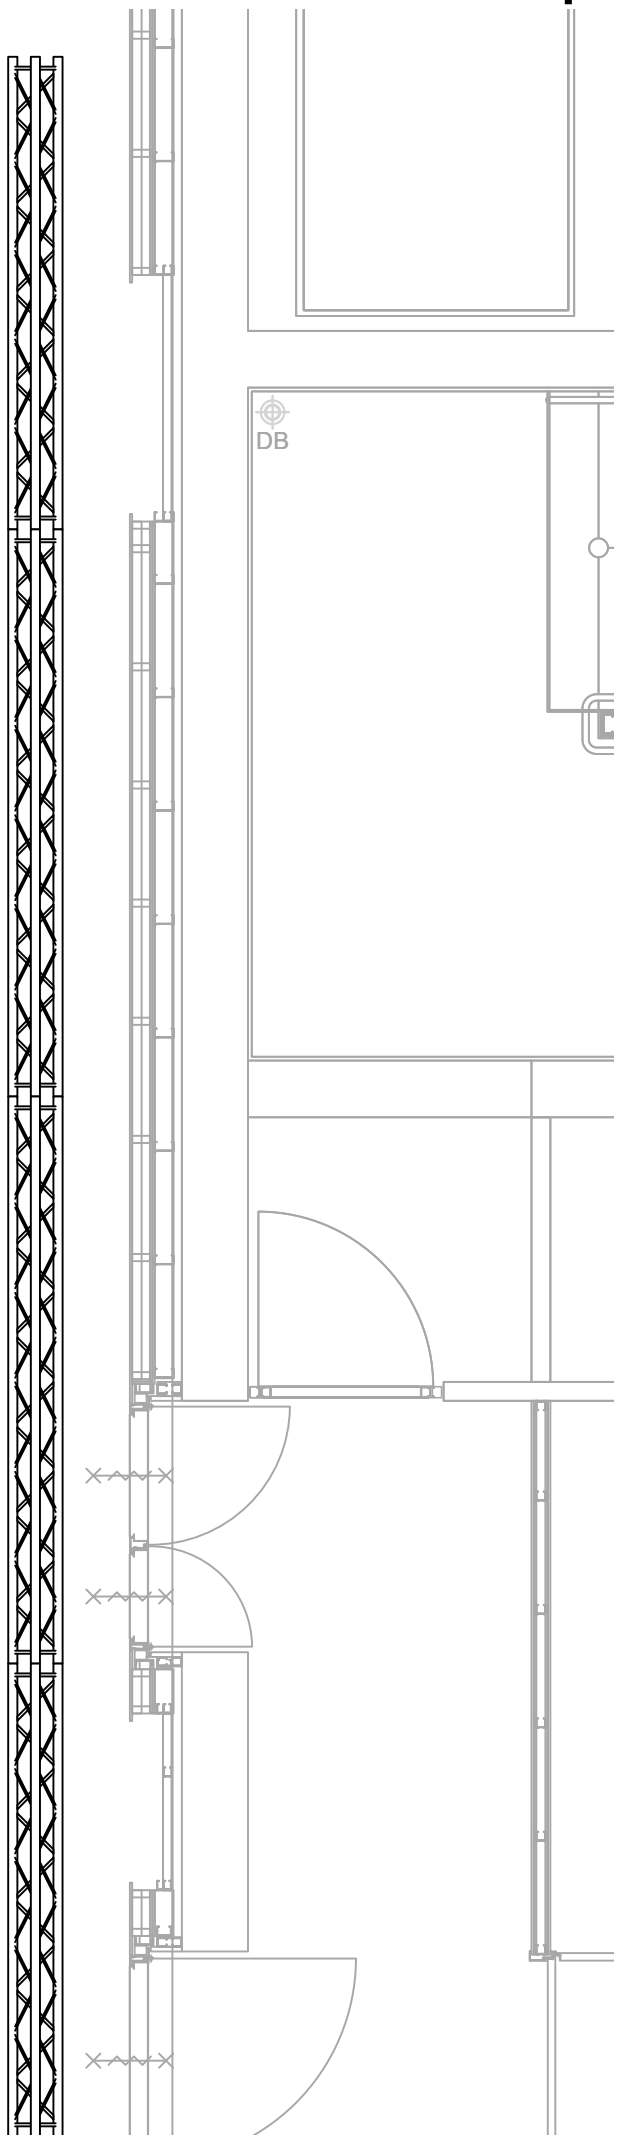

video / Backdrop