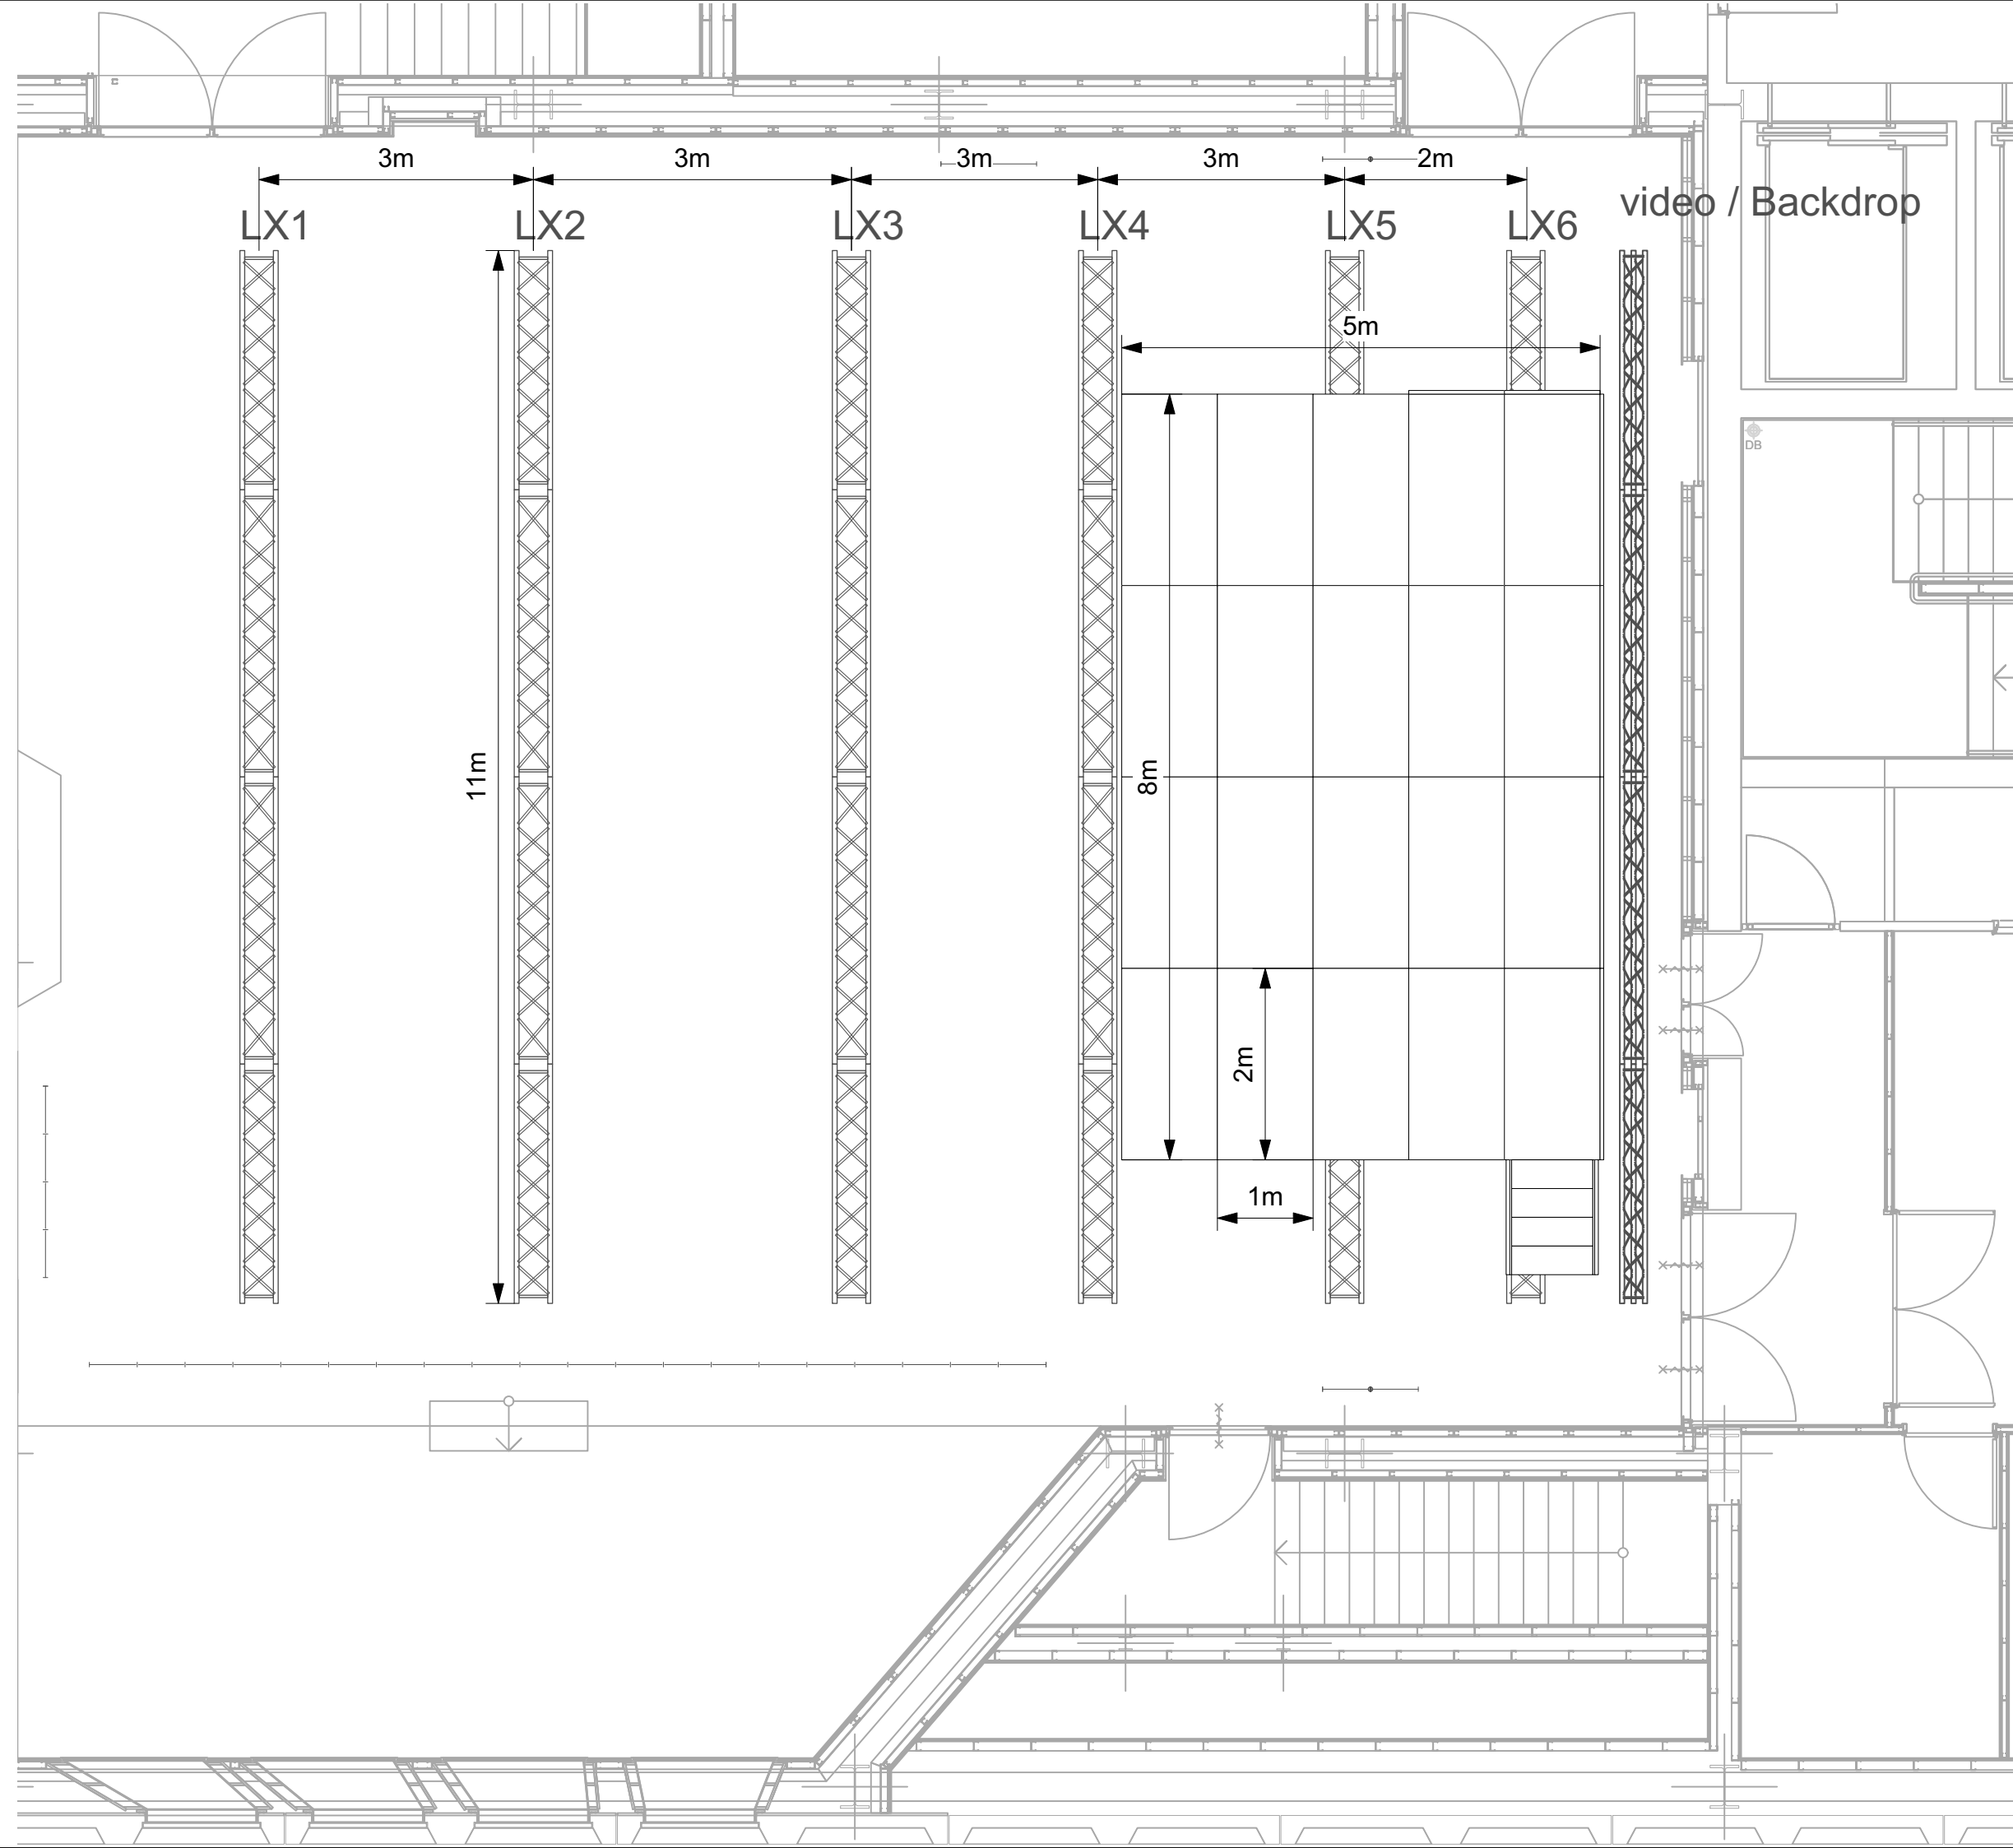

+31 307606777
Vlaamse Toren 7
3511 WB Utrecht
Netherlands
www.tivoli-vredenburg.nl

Sheet Title

Stage / Truss Dimensions

Project Title

Pandora Venue LightPlot 2021

Designer	TheaterTechniek	Project ID	Pandora 01

Drawn By	TheaterTechniek	Scale	1:65	Page Scale	ISO A3	Units	Mtr

Venue	TivoliVredenburg	Drawing No.	Sht-5

Date	3-6-2021		of
CAD File Name	Pandora 2021.vex		10