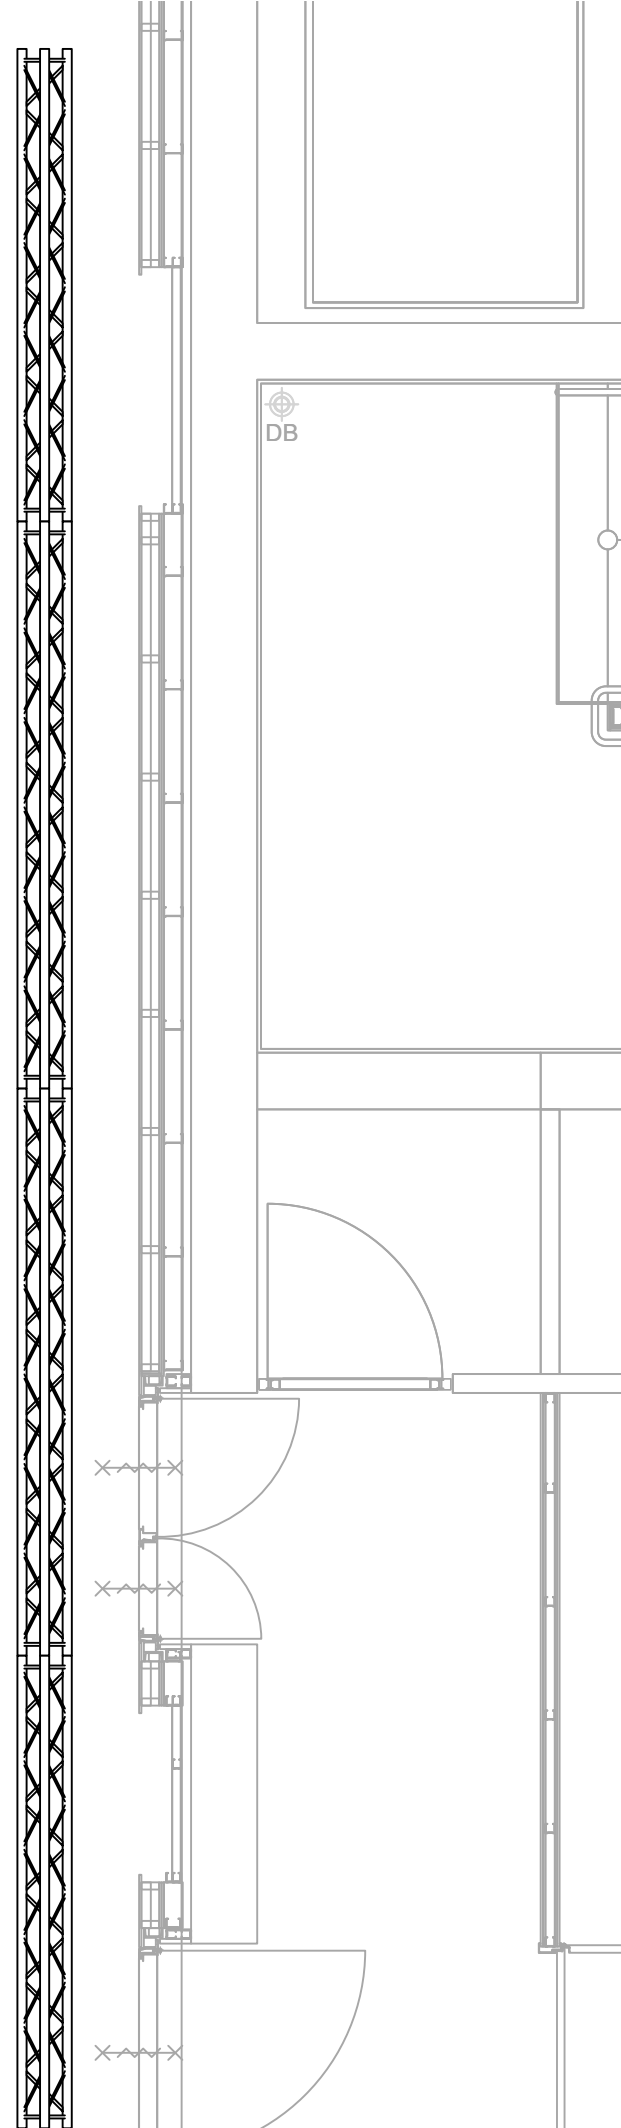

video / Backdrop