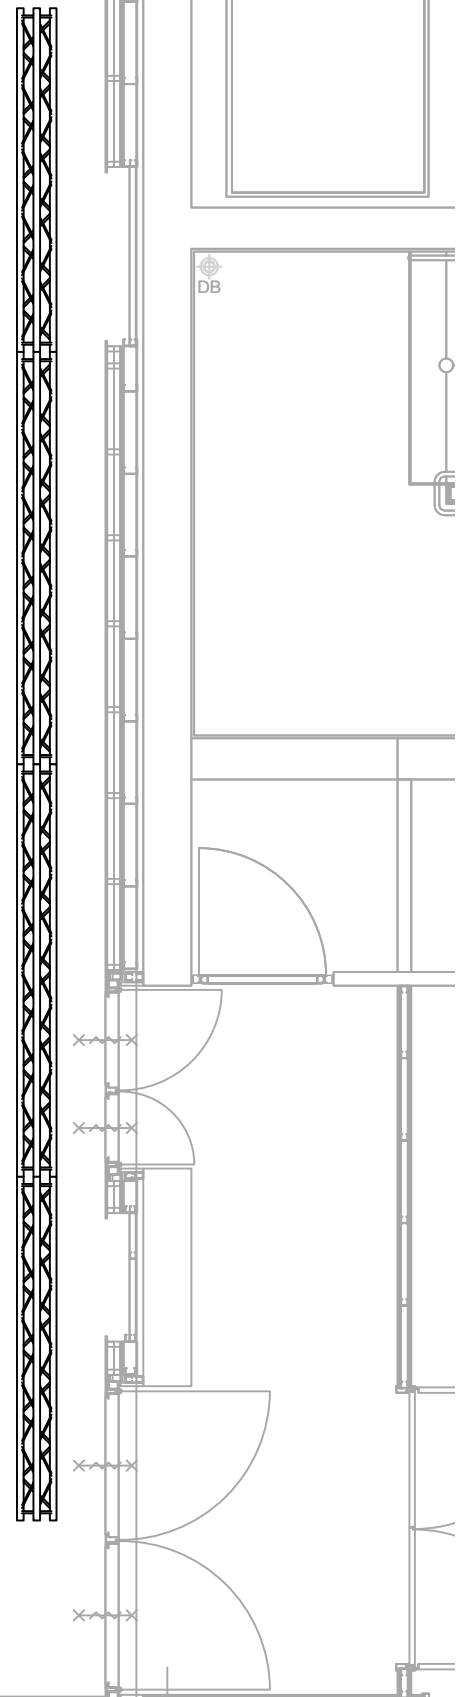

Project Title  
 Pandora Venue LightPlot 2021

Designer TheaterTechniek	Project ID Pandora 01
Drawn By TheaterTechniek	Scale 1:50
Venue TivoliVredenburg	Page Scale ISO A3
Date 3-6-2021	Units Mtr
CAD File Name Pandora 2021.vex	Drawing No. Sht-1
	of 10

LX1

LX2

LX3

LX4

LX5

LX6

video / Backdrop

Chauvet COLORDash Par Hex 12 39