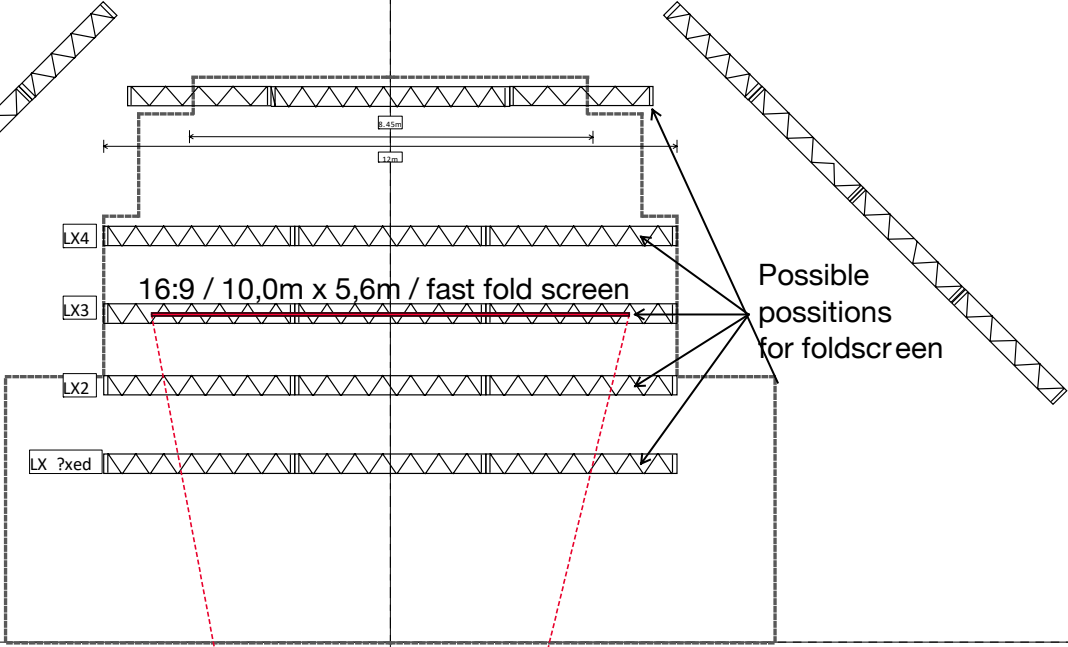

Barco HDF-W26 on liftcase
(behind FOH)