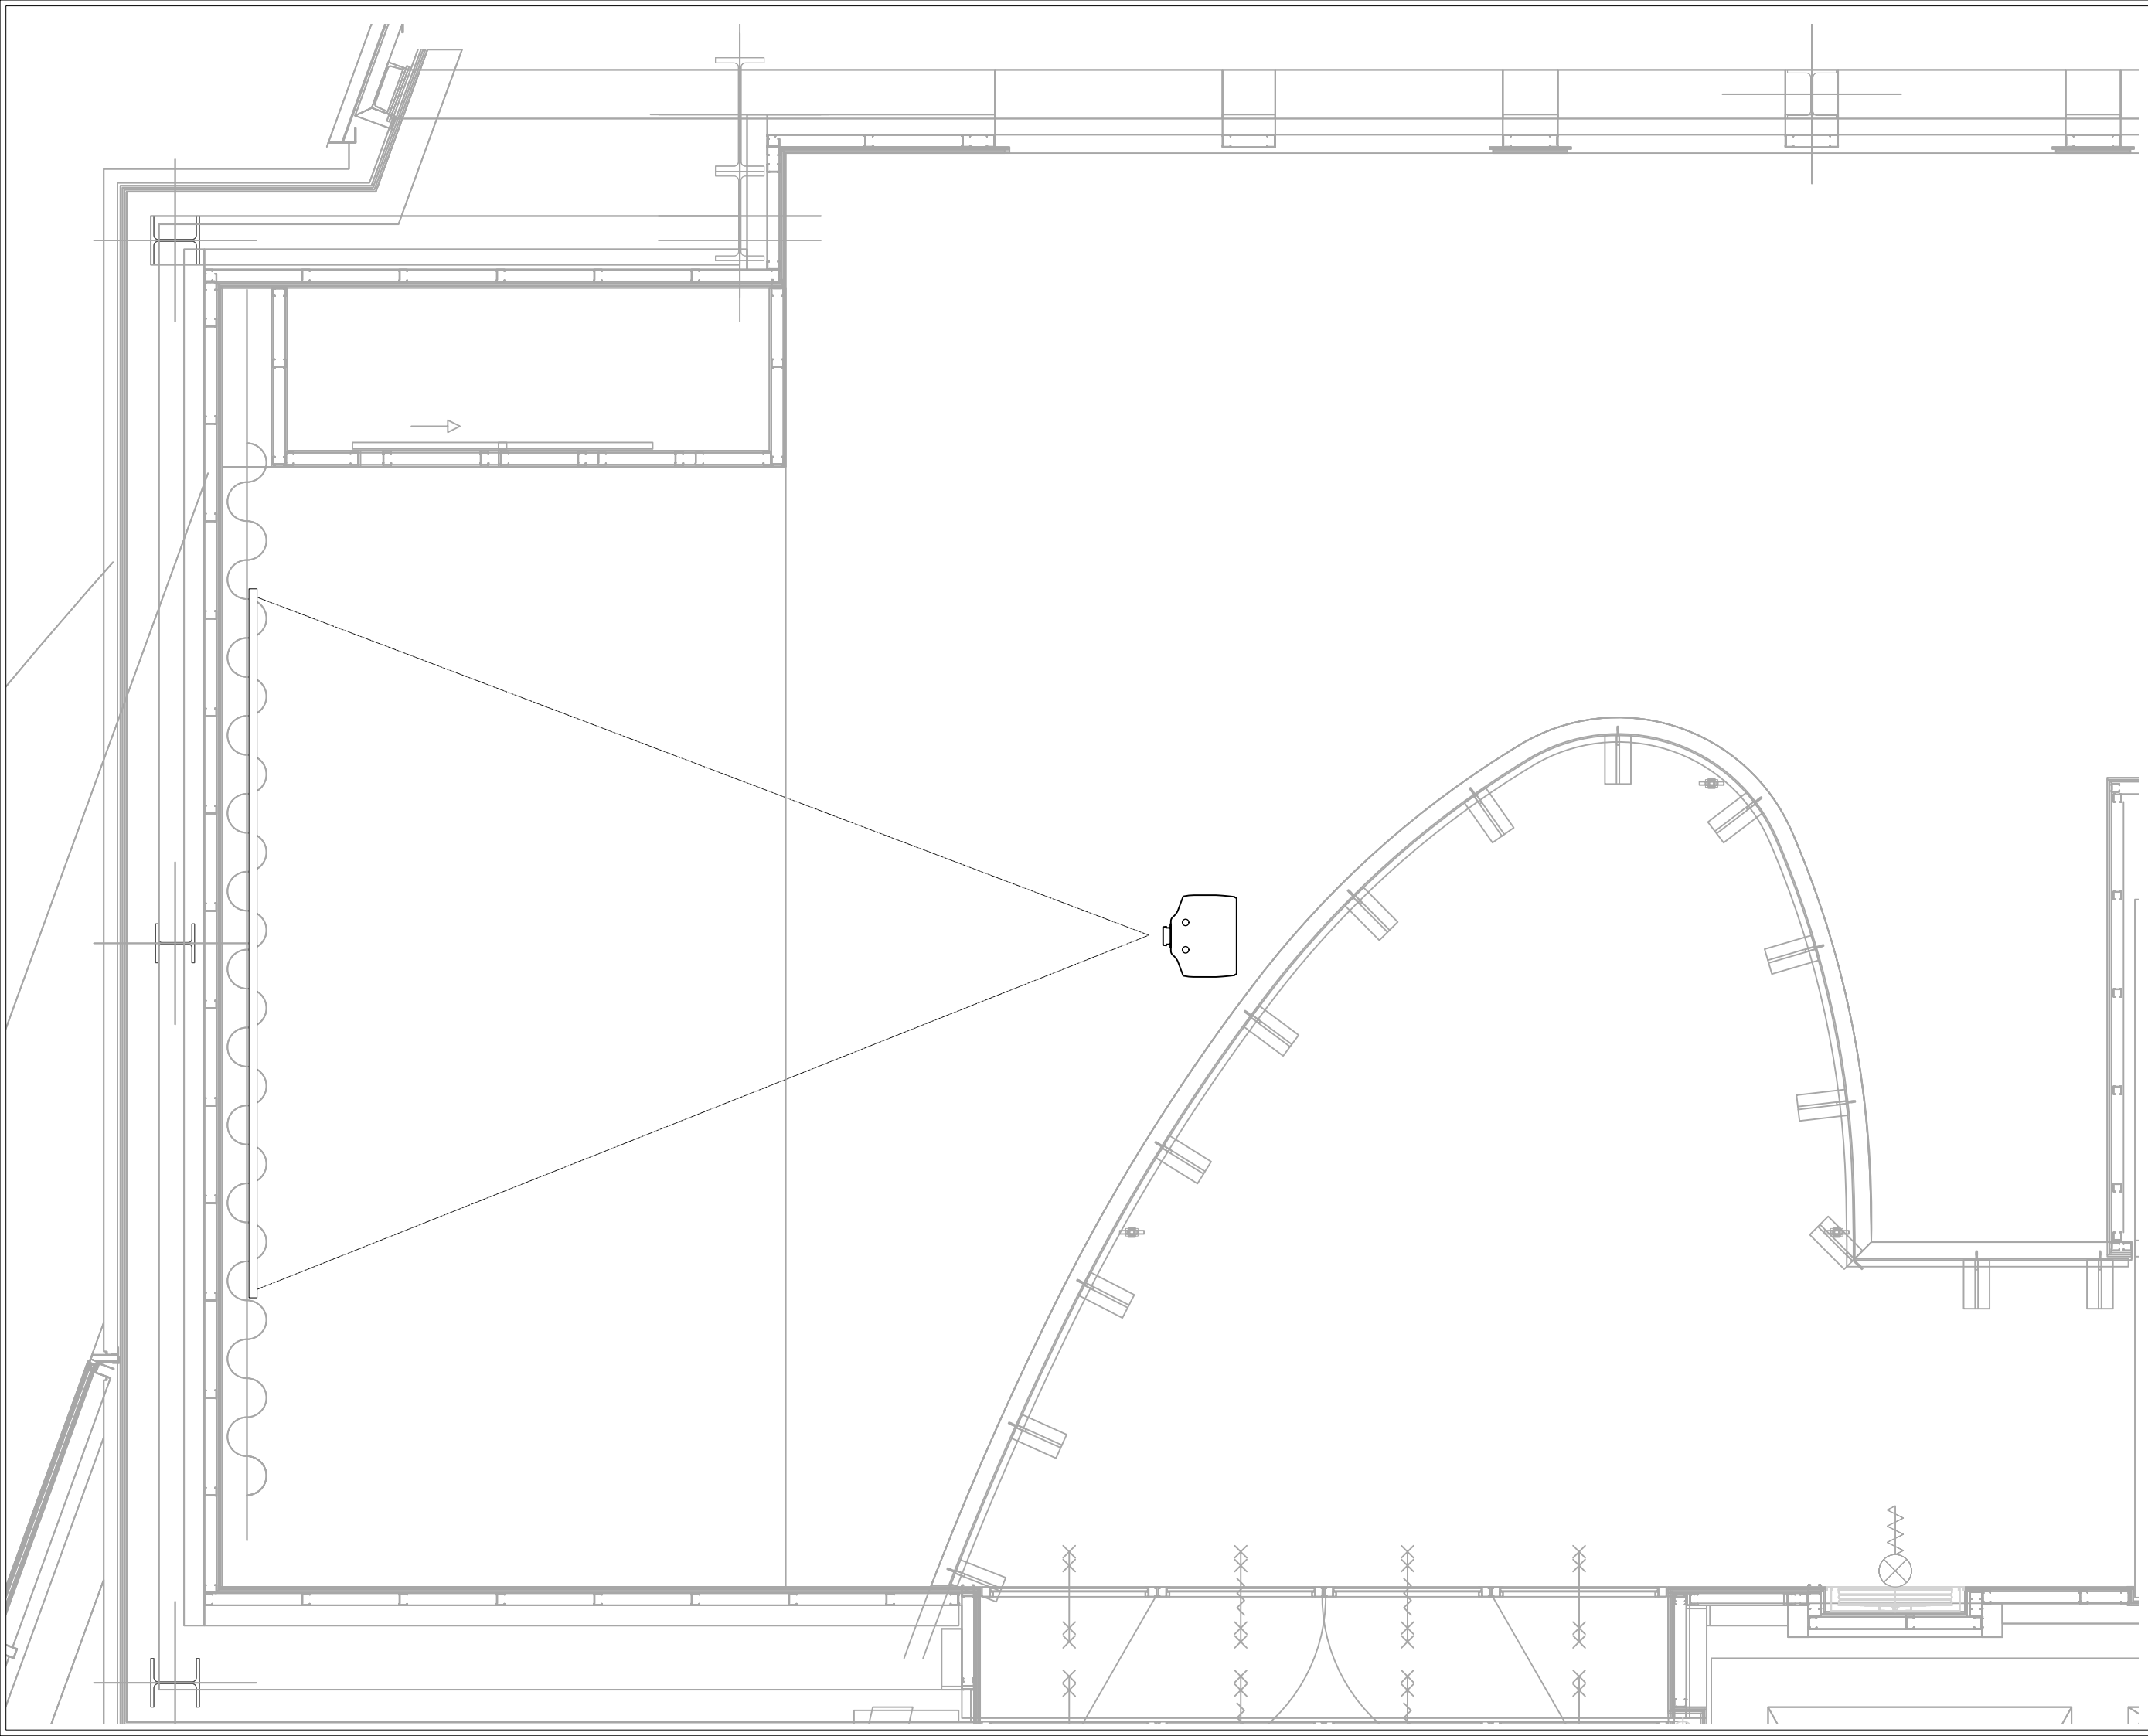

+31 307606777
Vlaamse Toren 7
3511 WB Utrecht
Netherlands
www.tivolivredenburg.nl

video Club 9

Video Club9

Designer: TheaterTechniek	Project ID: Video Club9
Drawn By: TheaterTechniek	Scale: 1:36
Venue: TivoliVredenburg	Page Scale: ISO A3
Date: 21-11-2019	Units: MM
CAD File Name: club.dwg	Drawing No.:
	Sht-1
	1 of 1