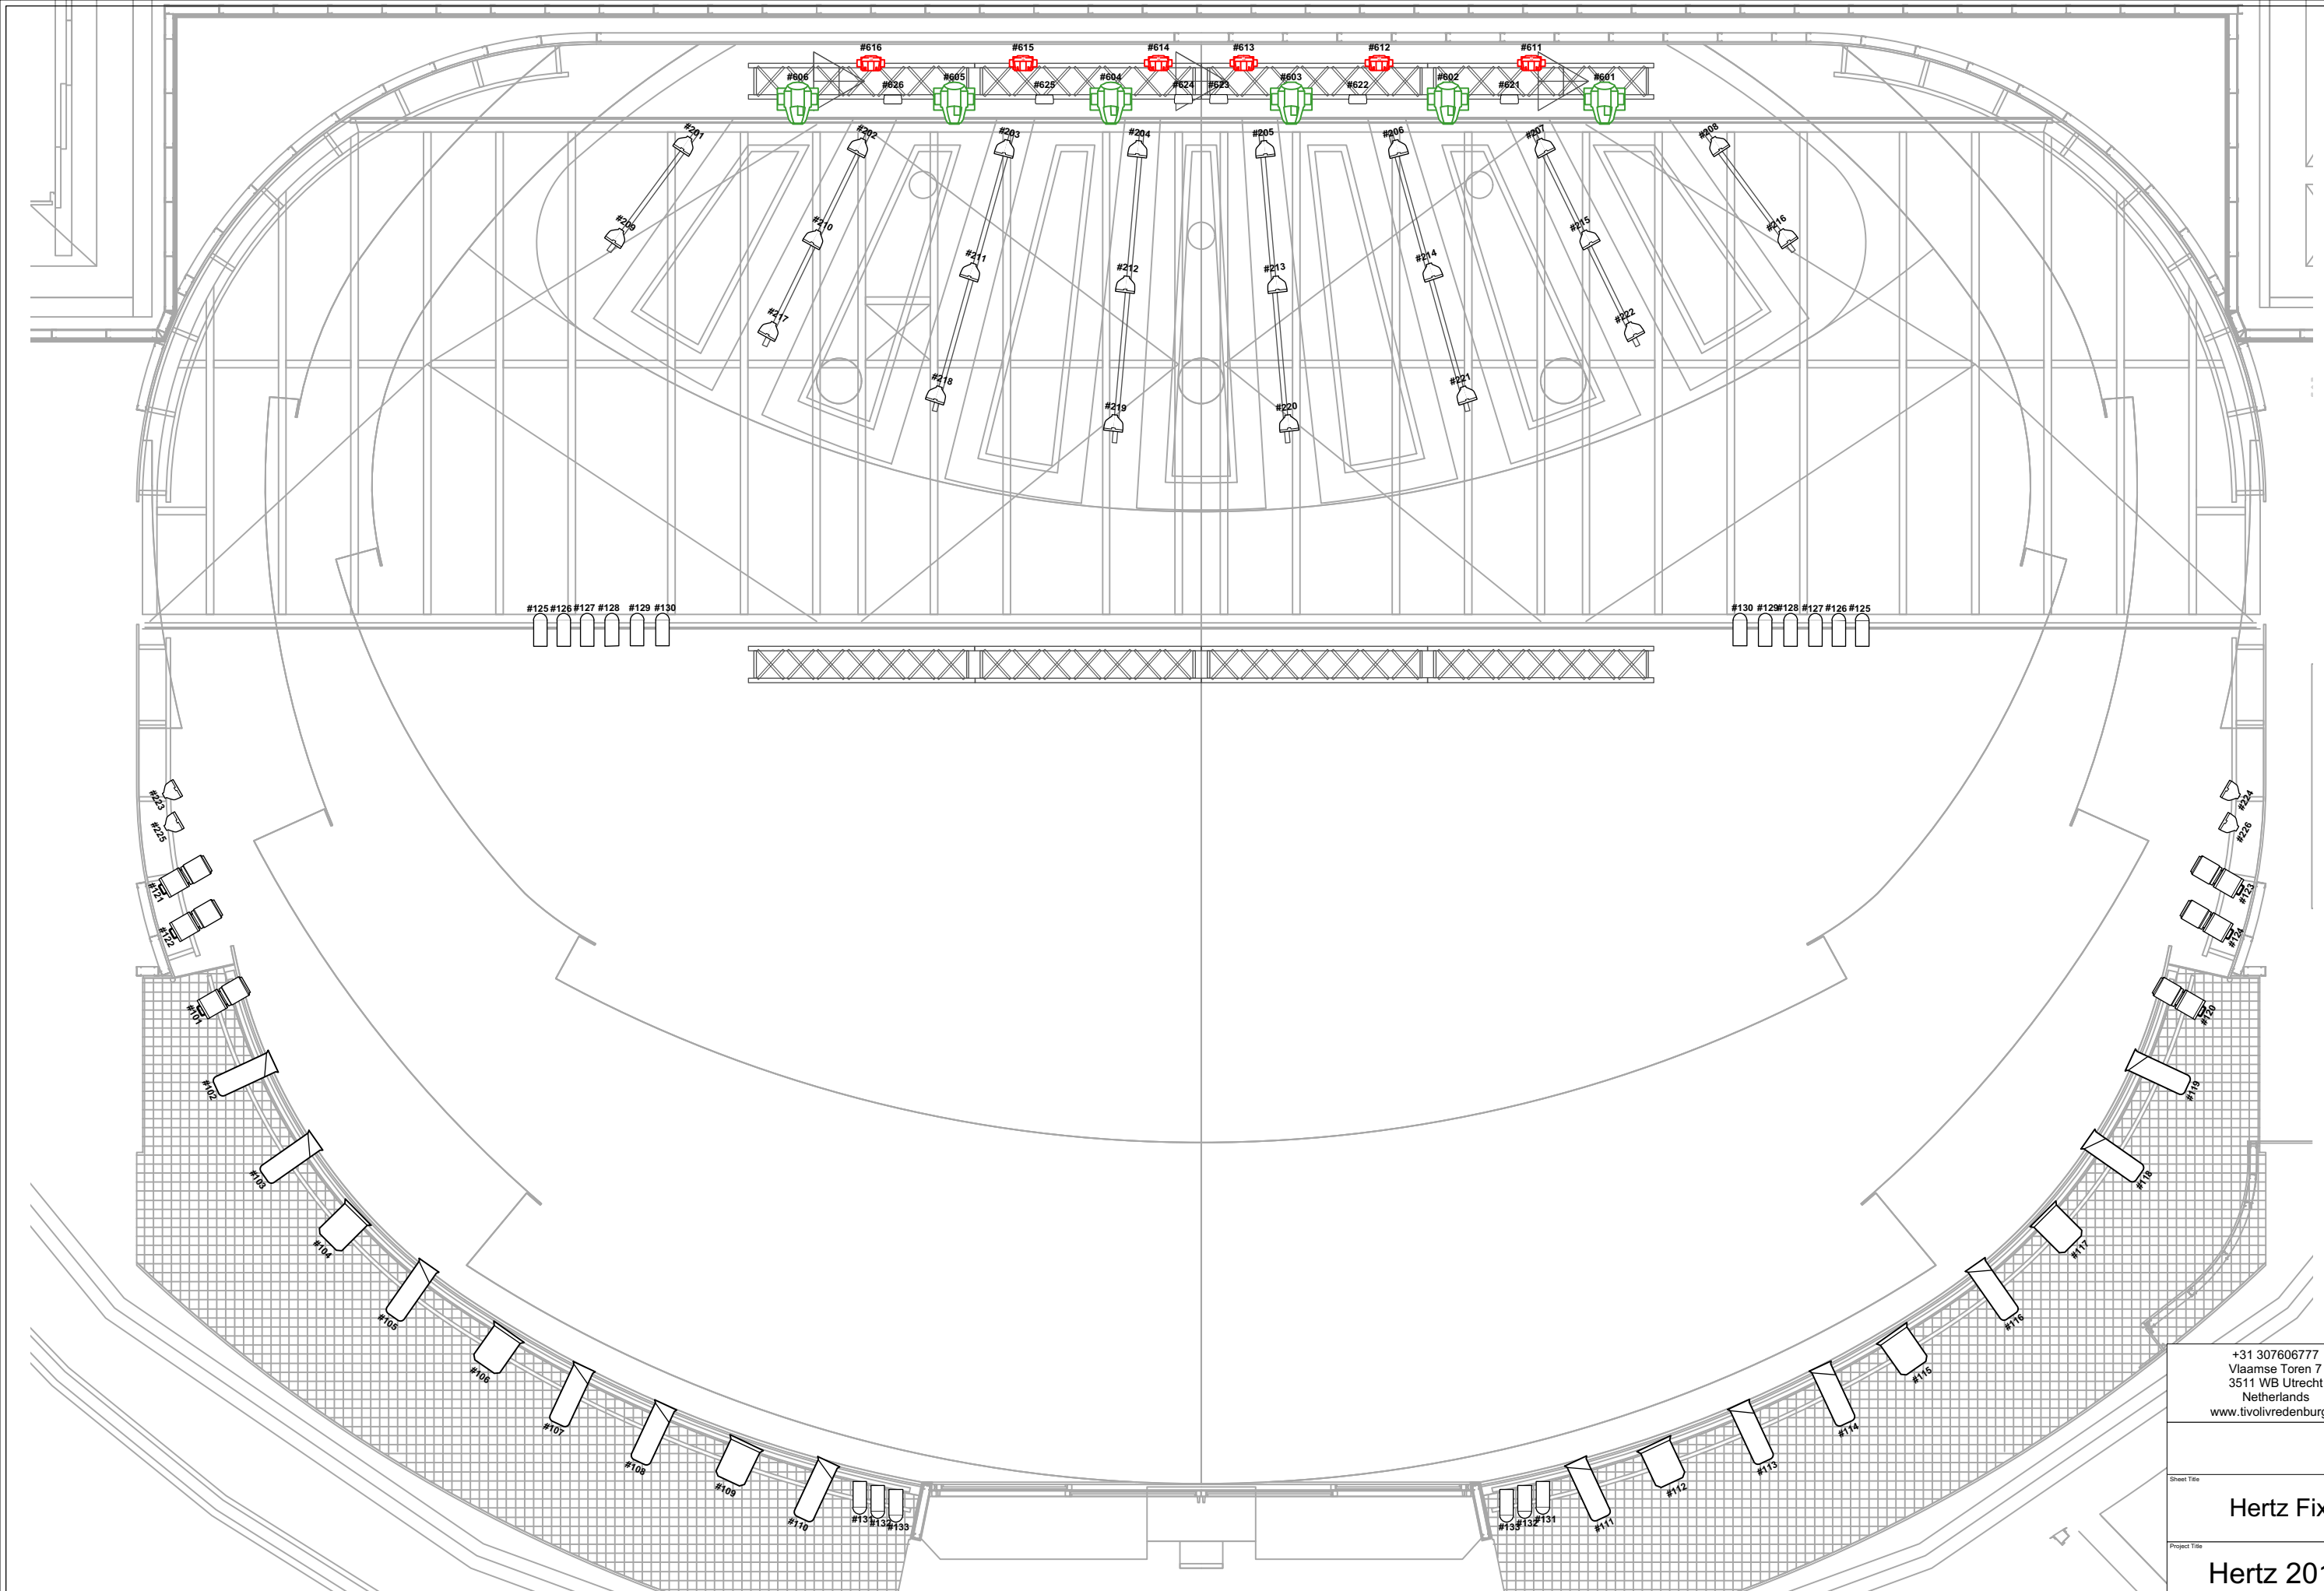

+31 307606777
Vlaamse Toren 7
3511 WB Utrecht
Netherlands
www.tivolivredenburg.nl

Sheet Title
Hertz Fixture ID

Project Title
Hertz 2019-2020

Designer TheaterTechniek	Project ID Hertz 2019-2020
Drawn By Kris	Scale 1:65
Venue TivoliVredenburg	Page Scale ISO A3
Date 06-09-2019	Sheet No. 2
CAD File Name Hertz 2019-2020.vrx	of 4

	Martin Mac Aura XB	6		Robert Juliat 614 SX	12		ETC Source4 PAR XWFL	26
	Martin ERA 300 Profile	6		Robert Juliat 329 HPC	6		ADB Lighting DVW105	6
	CLS RGBAWUV LedPar	6					Altman PAR 56 MFL	18