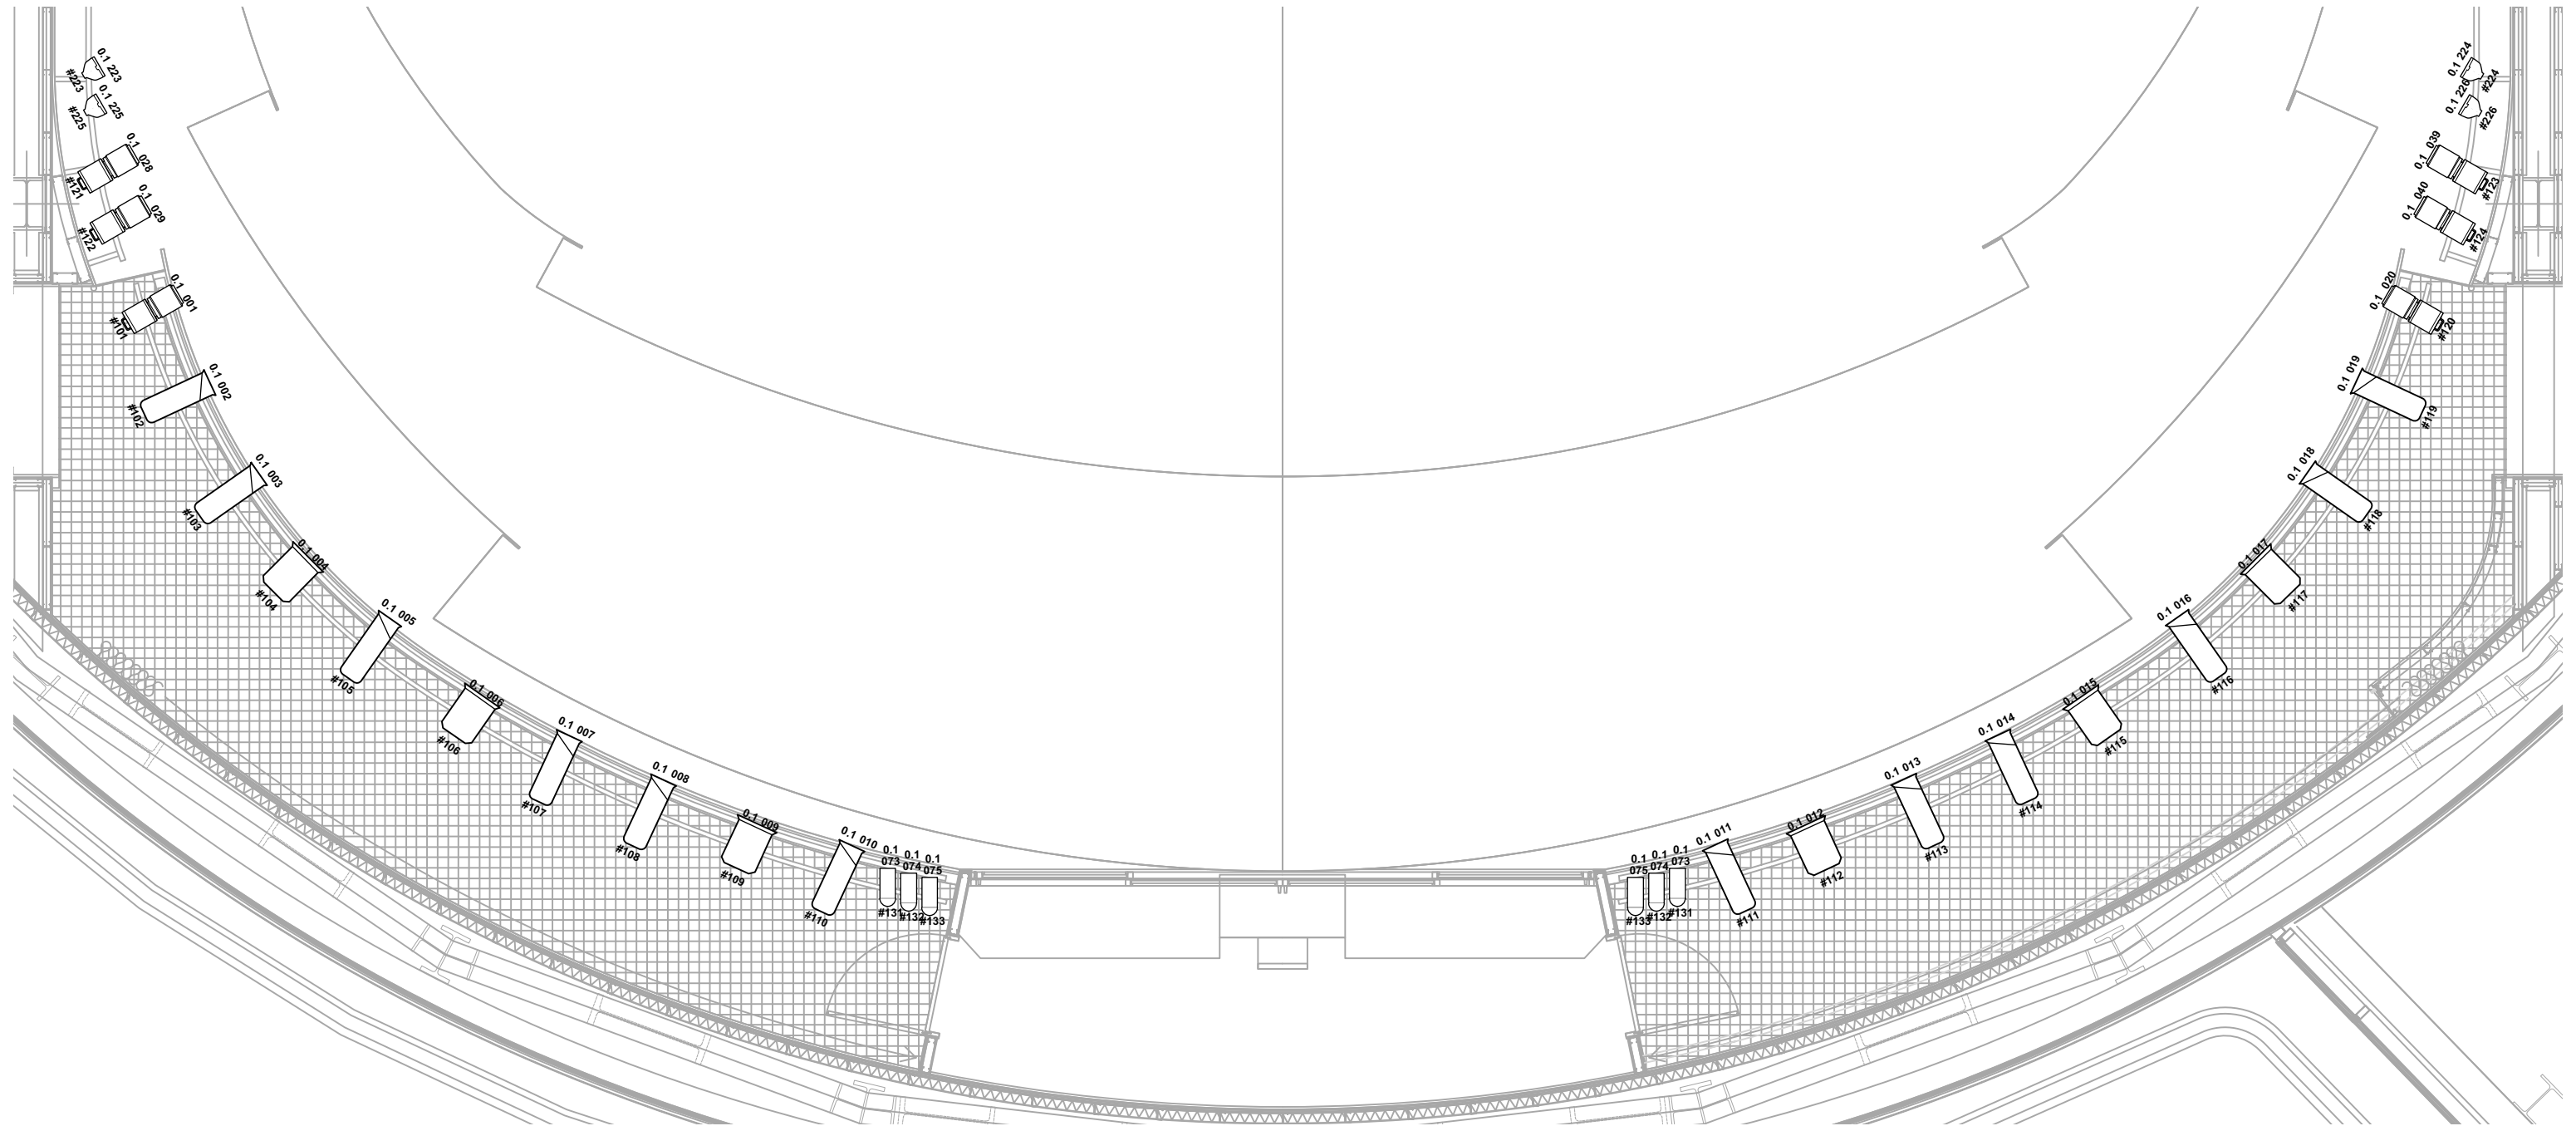

+31 307606777
Vlaamse Toren 7
3511 WB Utrecht
Netherlands
www.tivolivredenburg.nl

Sheet Title
Hertz Patch Front

Project Title
Hertz 2019-2020

Designer TheaterTechniek	Project ID Hertz 2019-2020
Drawn By Kris	Scale 1:80
Venue TivoliVredenburg	Page Scale ISO A3
Date 06-09-2019	Sheet No. 4
CAD File Name Hertz 2019-2020.vsw	of 4

	Martin Mac Aura XB	6
	Martin ERA 300 Profile	6
	CLS RGBAWUV LedPar	6

	Robert Juliat 614 SX	12
	Robert Juliat 329 HPC	6

	ETC Source4 PAR XWFL	26
	ADB Lighting DVW105	6
	Altman PAR 56 MFL	18