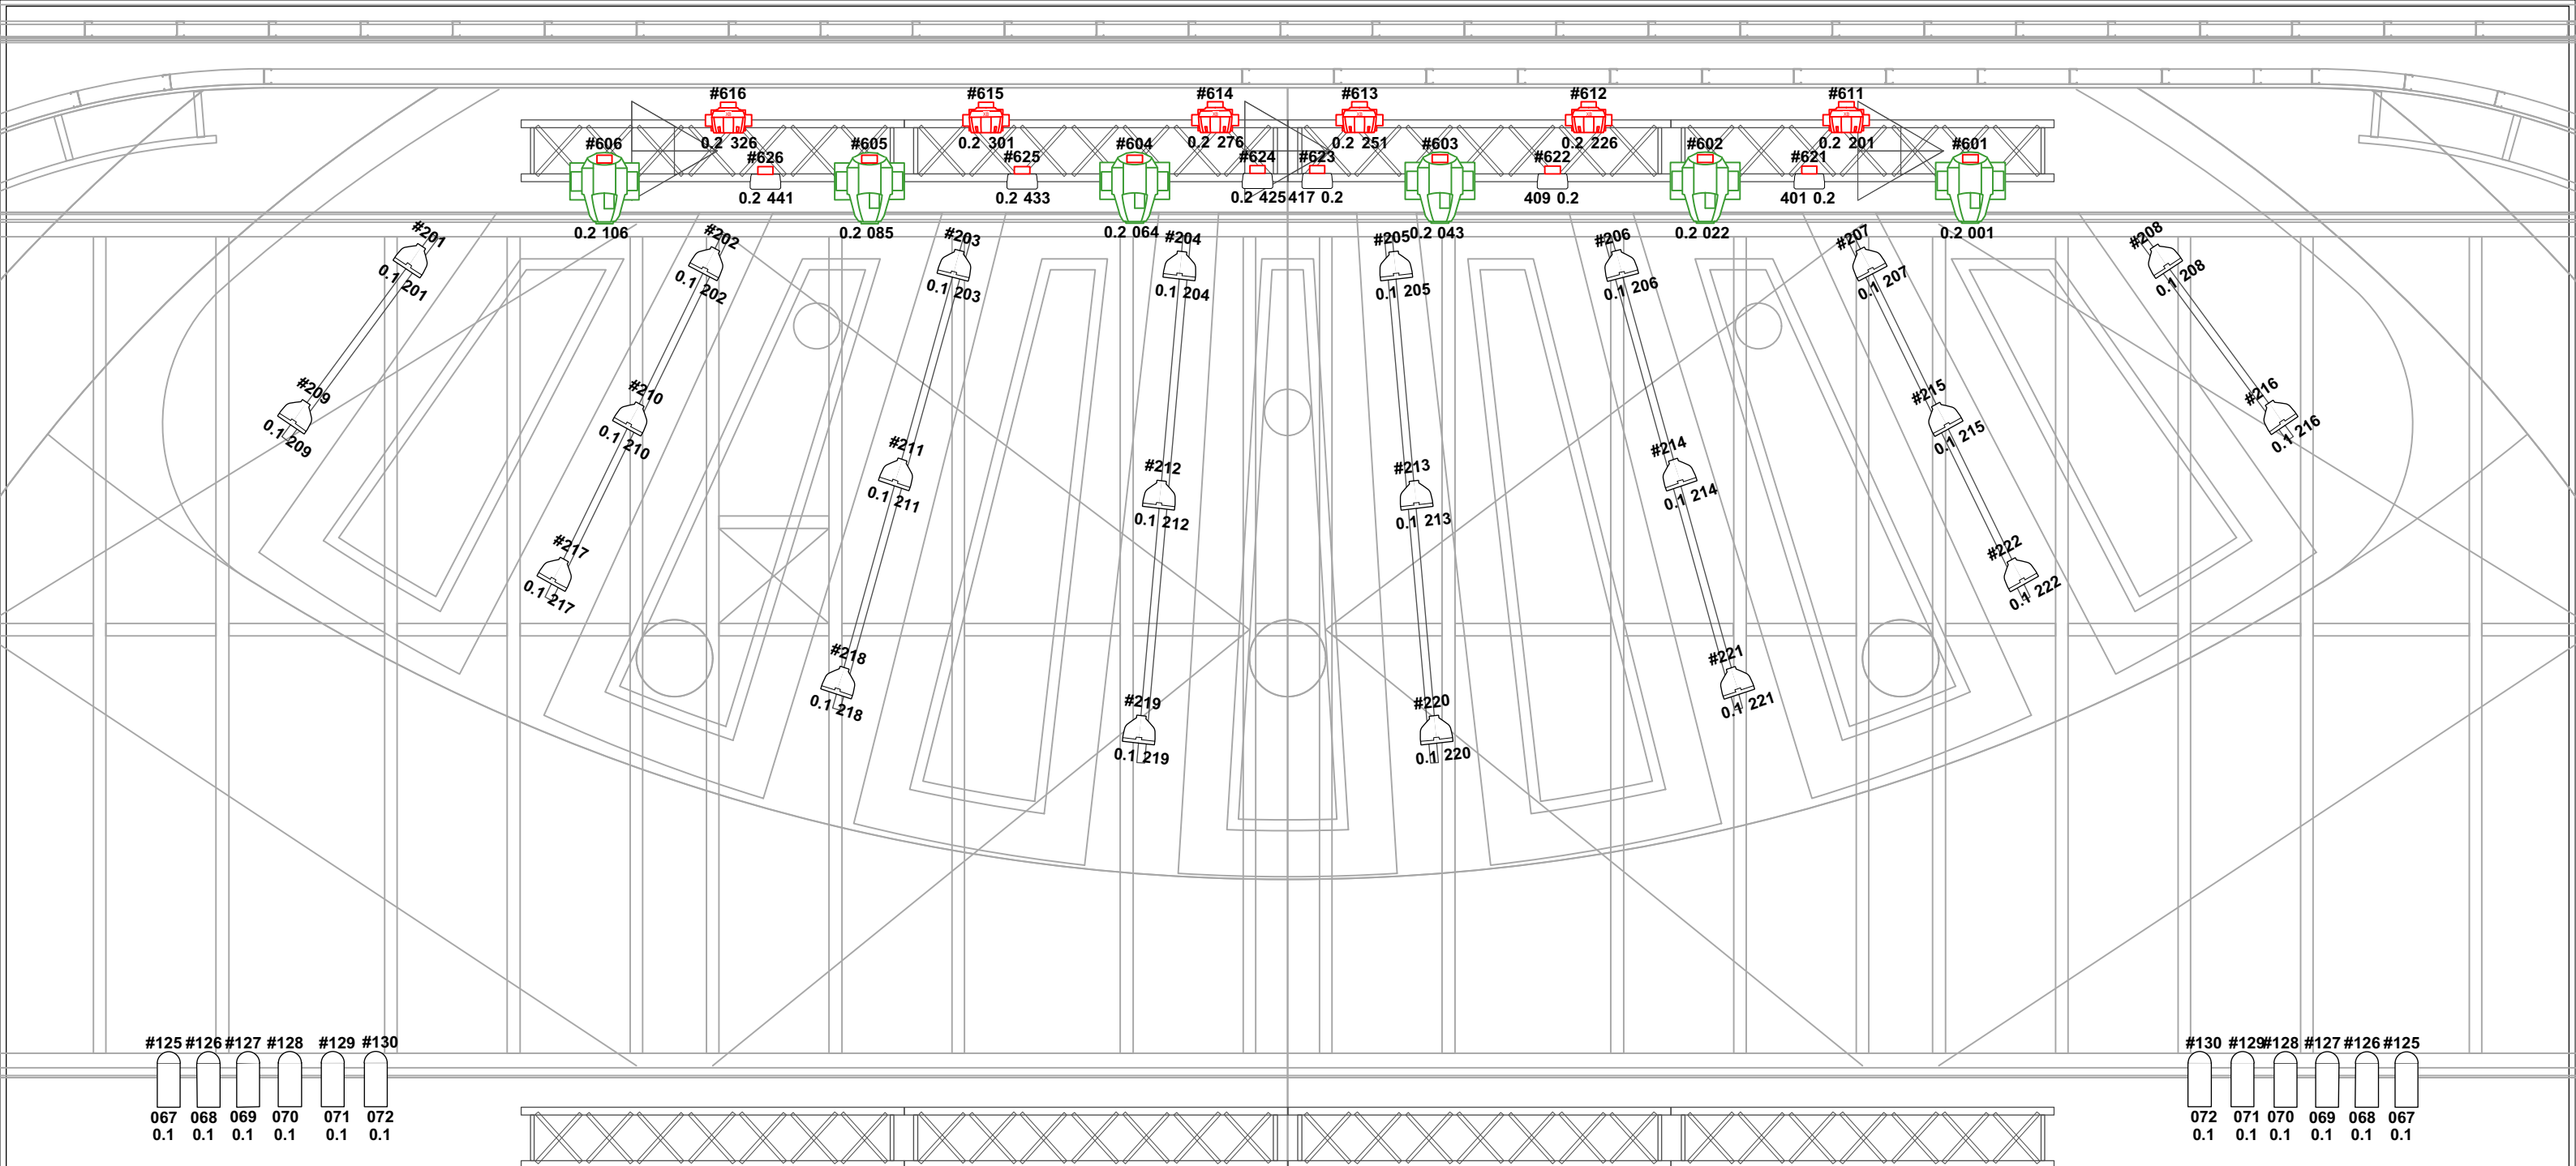

+31 307606777
Vlaamse Toren 7
3511 WB Utrecht
Netherlands
www.tivolivredenburg.nl

**TIVOLI
VREDEN
BURG**

Sheet Title
Hertz Patch Stage

Project Title
Hertz 2019-2020

Designer TheaterTechniek	Project ID Hertz 2019-2020
Drawn By Kris	Scale 1:40
Venue TivoliVredenburg	Page Scale ISO A3
Date 06-09-2019	Sheet No. 3
CAD File Name Hertz 2019-2020.vwx	of 4

	Martin Mac Aura XB	6		Robert Juliat 614 SX	12		ETC Source4 PAR XWFL	26
	Martin ERA 300 Profile	6		Robert Juliat 329 HPC	6		ADB Lighting DVW105	6
	CLS RGBAWUV LedPar	6					Altman PAR 56 MFL	18