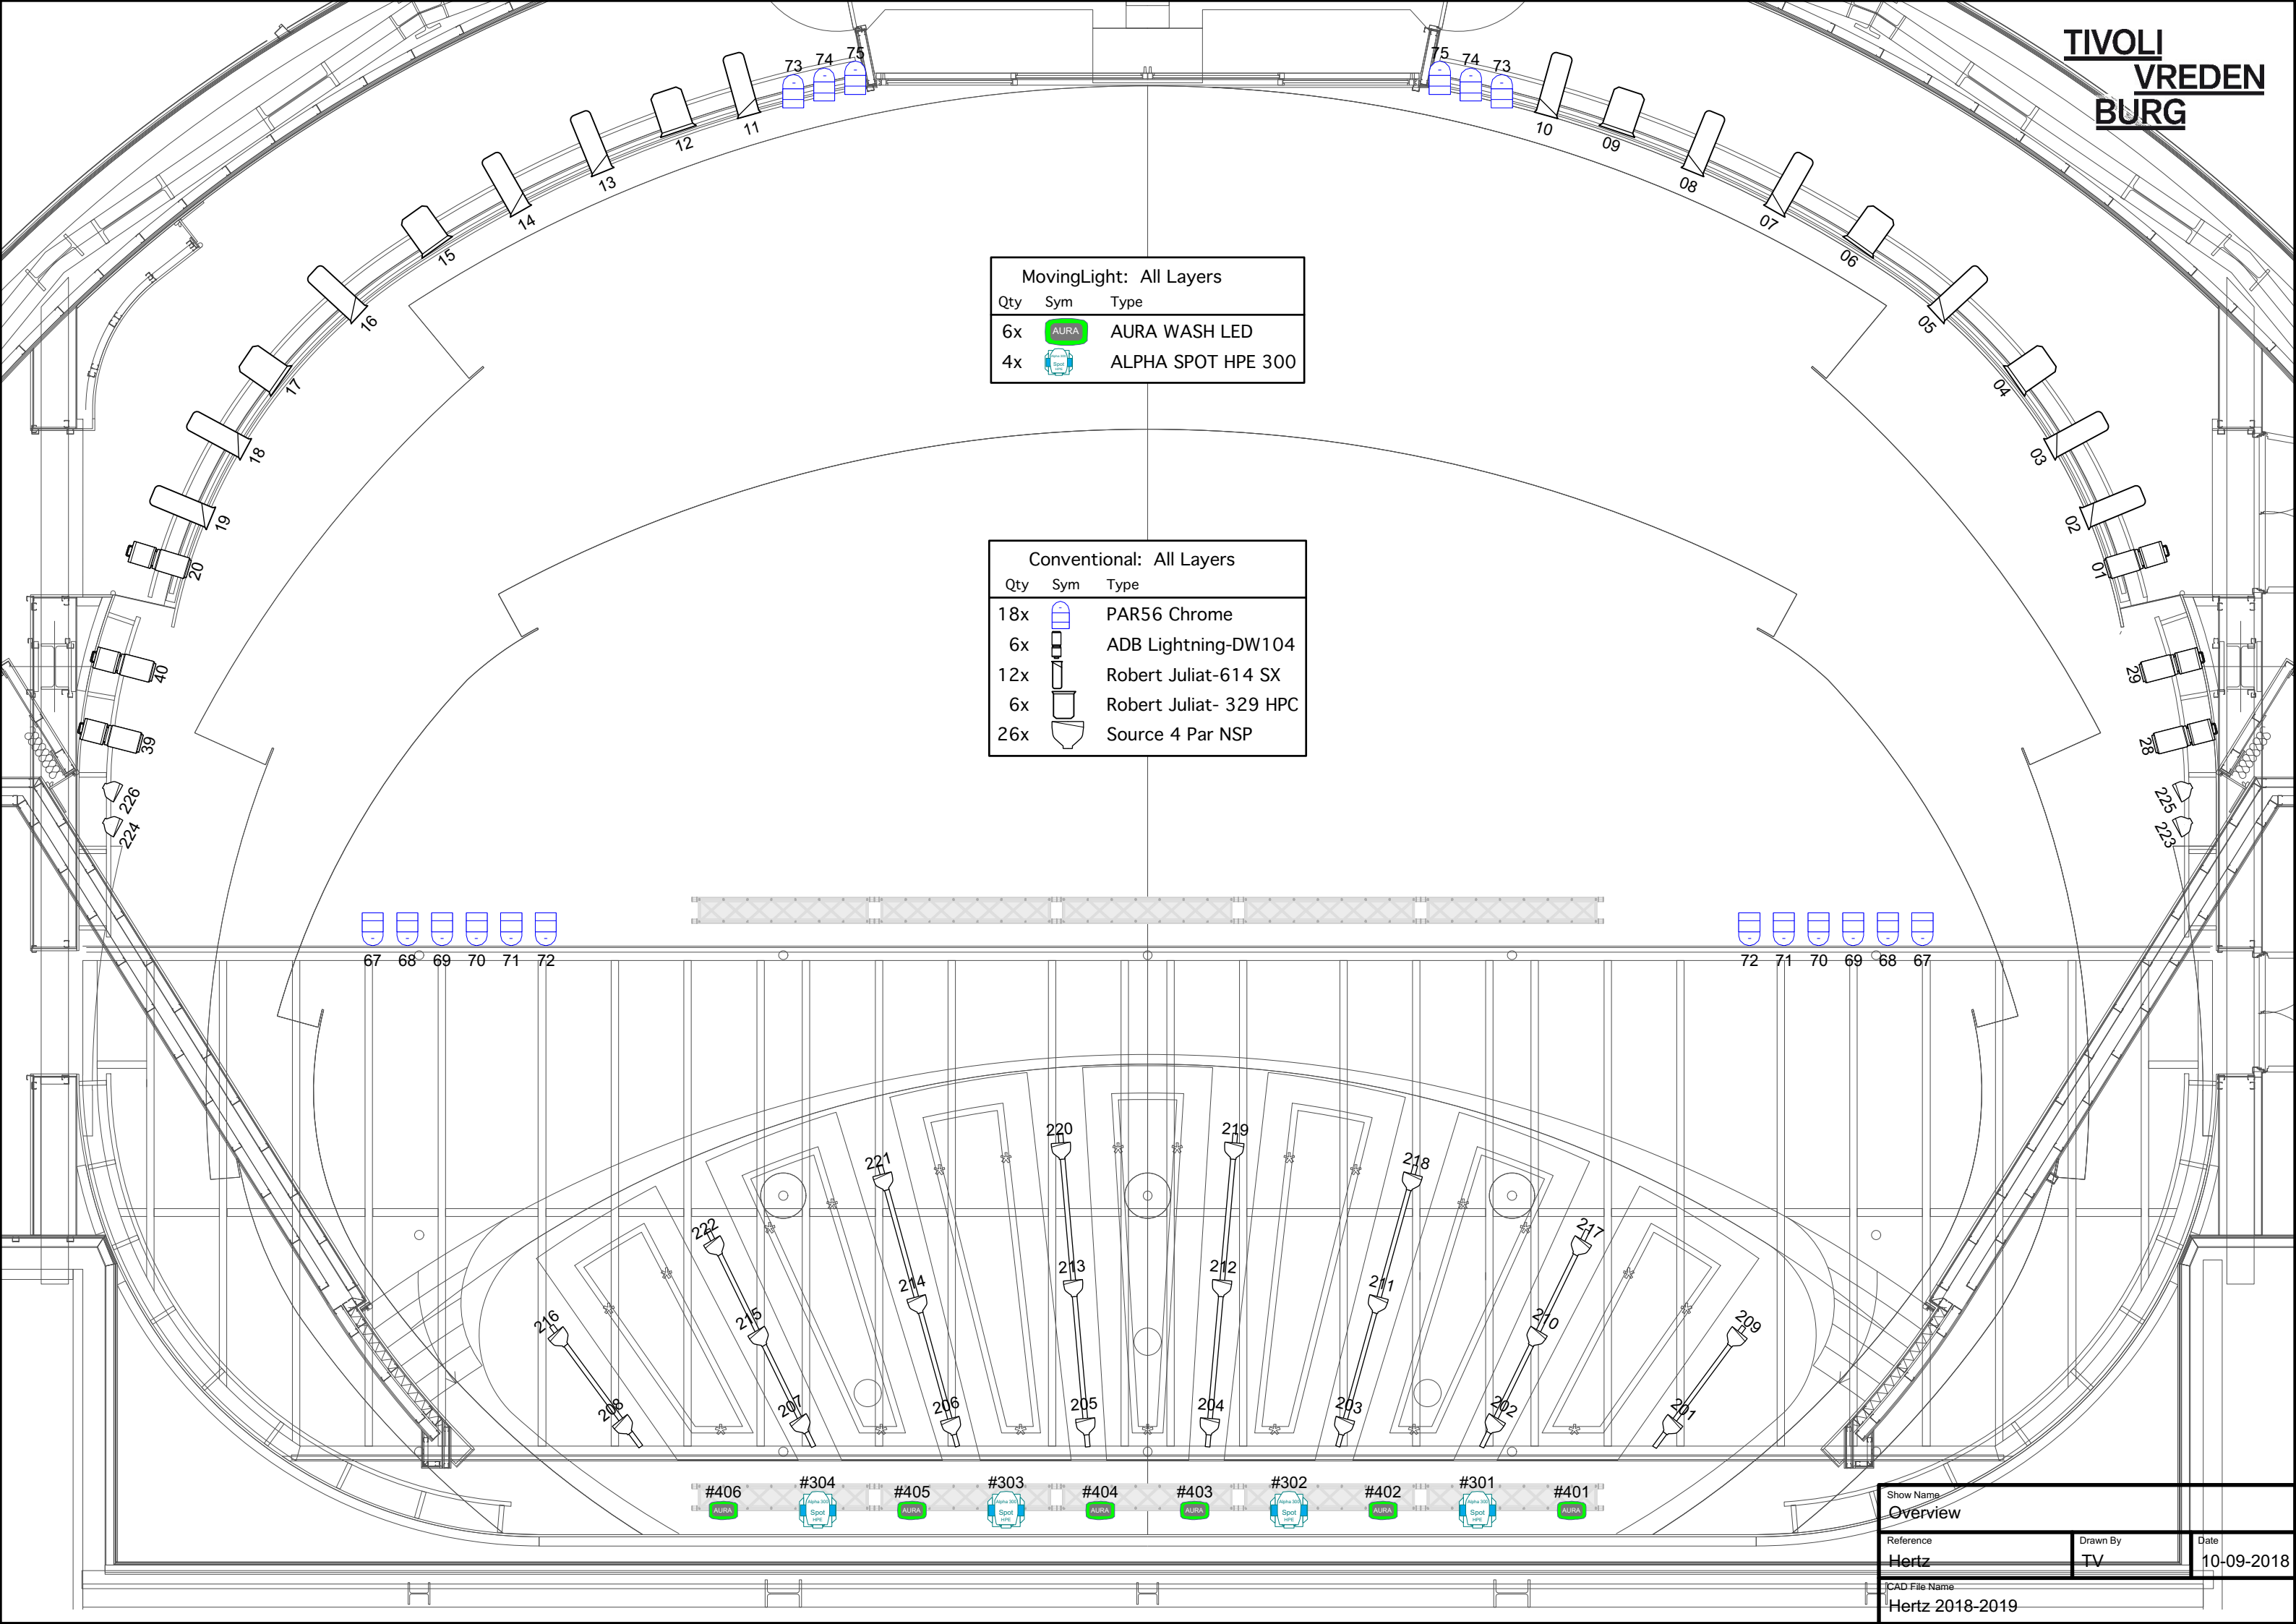

MovingLight: All Layers

Qty	Sym	Type
6x		AURA WASH LED
4x		ALPHA SPOT HPE 300

Conventional: All Layers

Qty	Sym	Type
18x		PAR56 Chrome
6x		ADB Lightning-DW104
12x		Robert Juliat-614 SX
6x		Robert Juliat-329 HPC
26x		Source 4 Par NSP

Show Name <b>Overview</b>		
Reference <b>Hertz</b>	Drawn By <b>TV</b>	Date <b>10-09-2018</b>
CAD File Name <b>Hertz 2018-2019</b>		