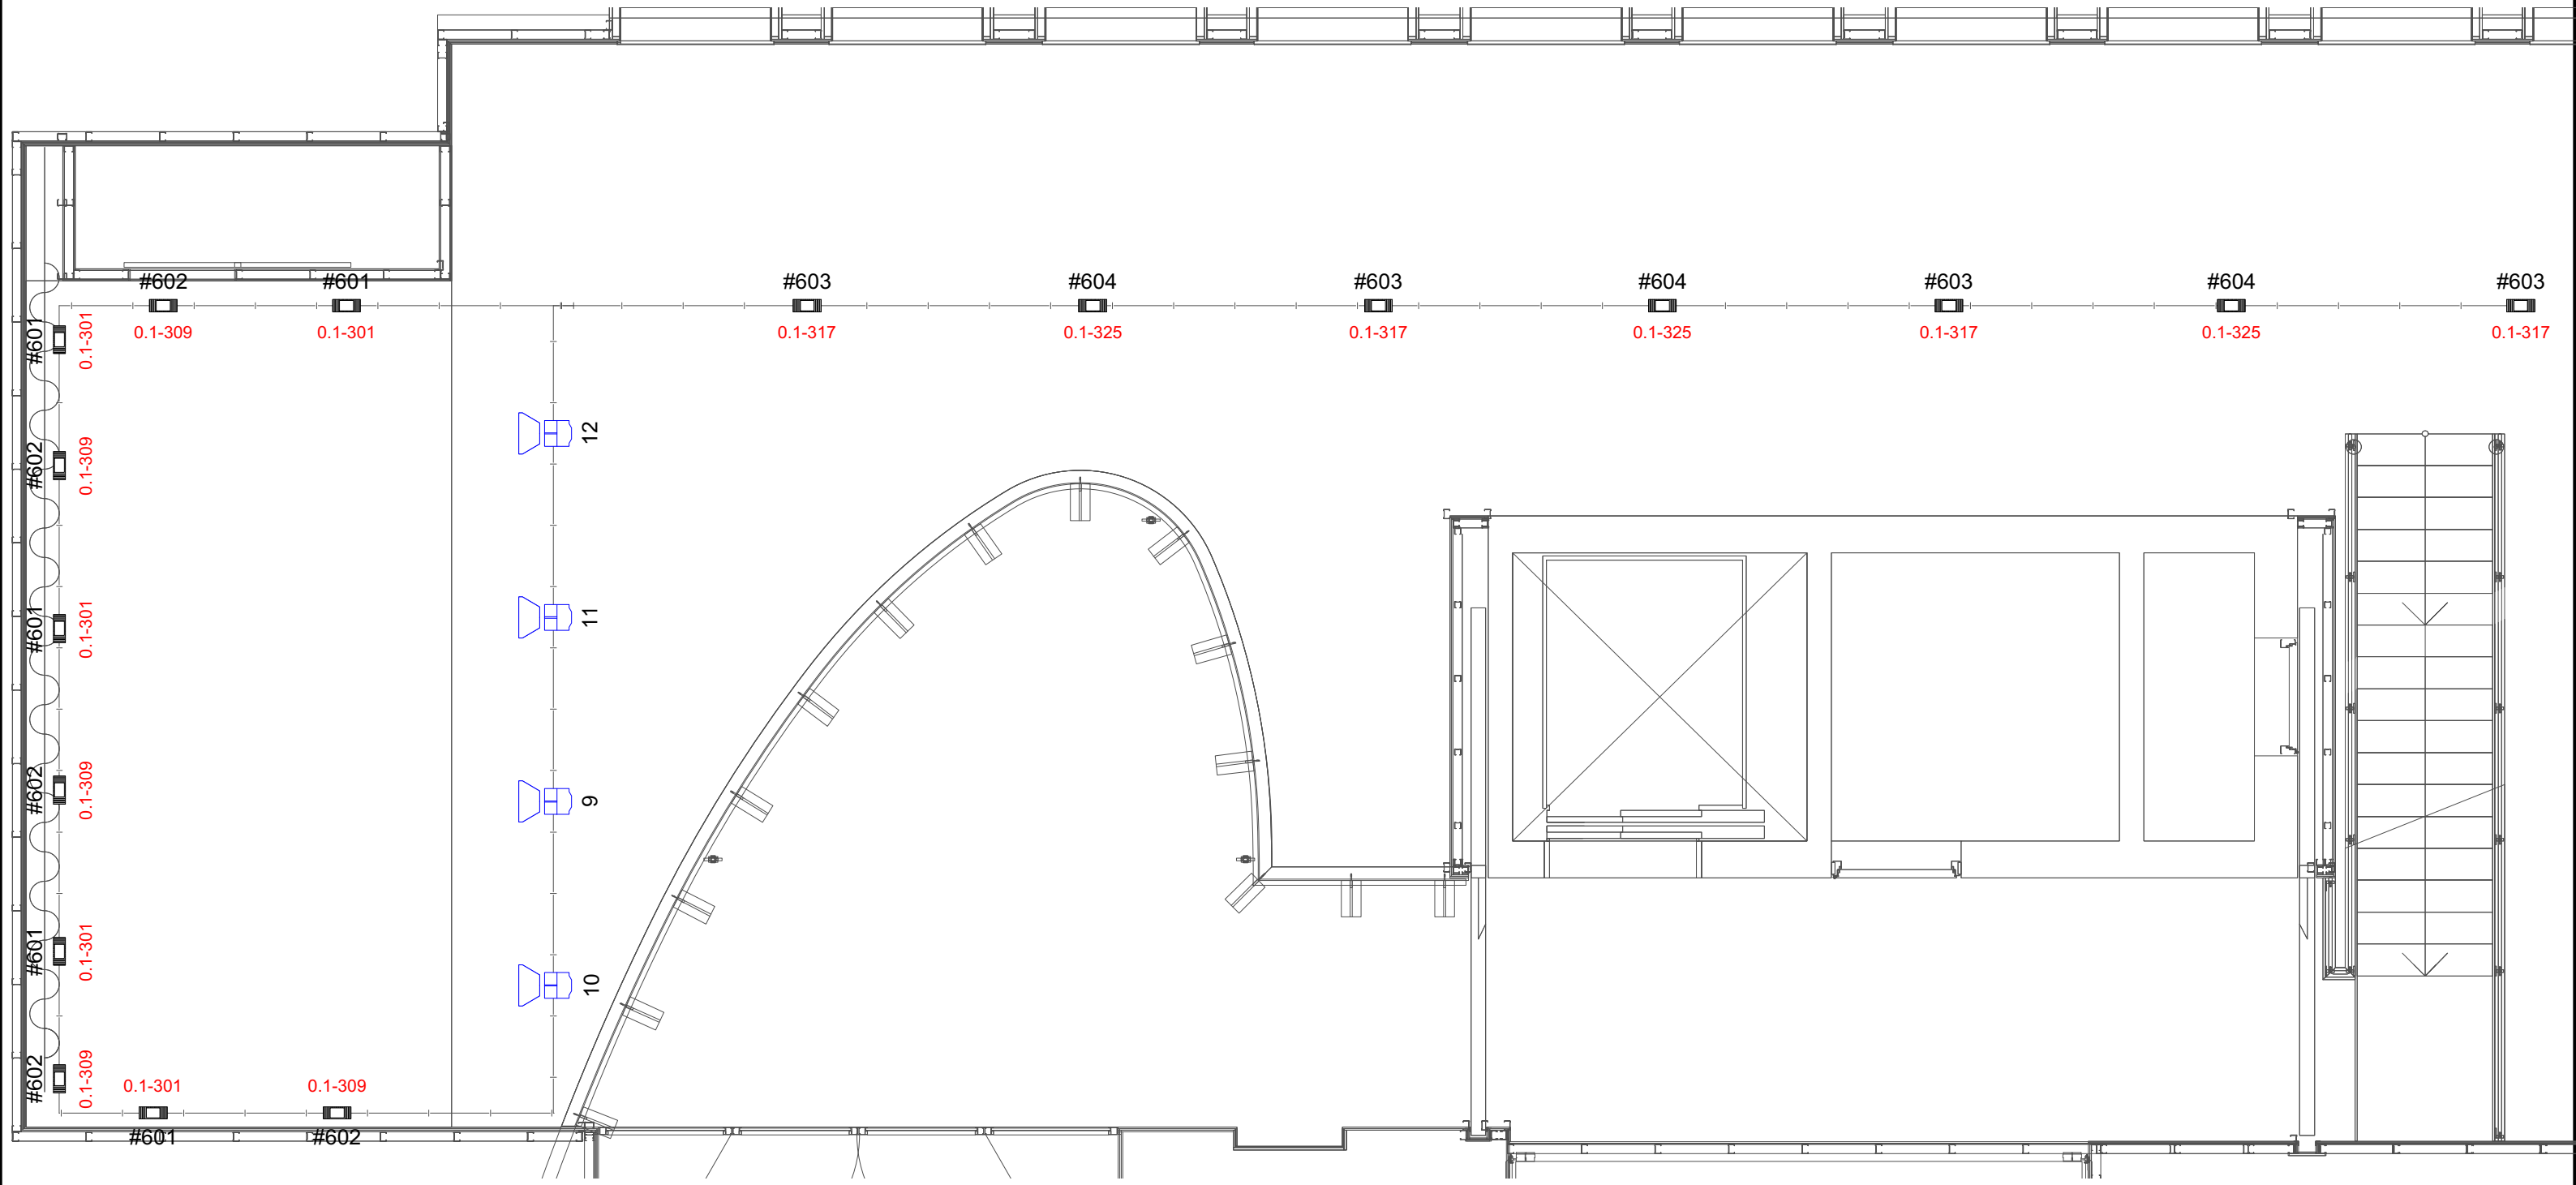

TIVOLI VREDEN BURG

MovingLight: All Layers		
Qty	Sym	Type
17x		LedPar RGBAW+UV

Conventional: All Layers		
Qty	Sym	Type
4x		Fresnel 1 Kw

Show Name Club Overview		
Reference TivoliVredenburg	Drawn By TV	Date 01-05-2018
CAD File Name Club		